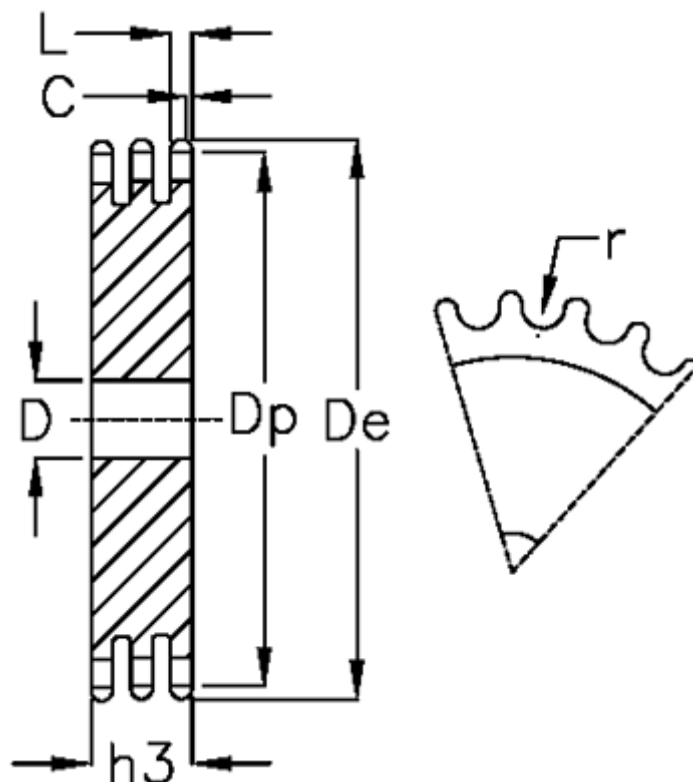

Article number: 616023007031

Description: Plate wheel 12 B-3 Z=31 triplex

Measures

C = 2

D = 25

De = 196.3

Dp = 188.31

For chain size = 3/4 x 7/16

For chain type = 12 B-3

h3 = 49.8

L = 10.8

Number of teeth = 31

r = 12.07